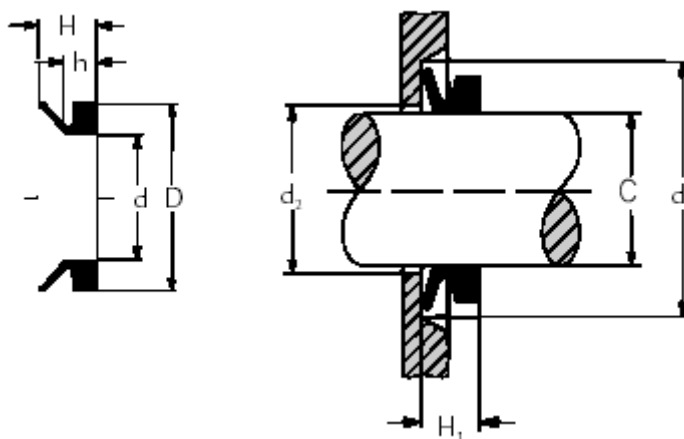

Article number: 17950075

Description: KLEE V-ring VA 50-75 NBR 60

## Measures

$C = 73-78$

$d = 67$

$D = 79.0$

$d_1 = C+18$

$d_2 = C+4$

$h = 6.8$

$H = 11.0$